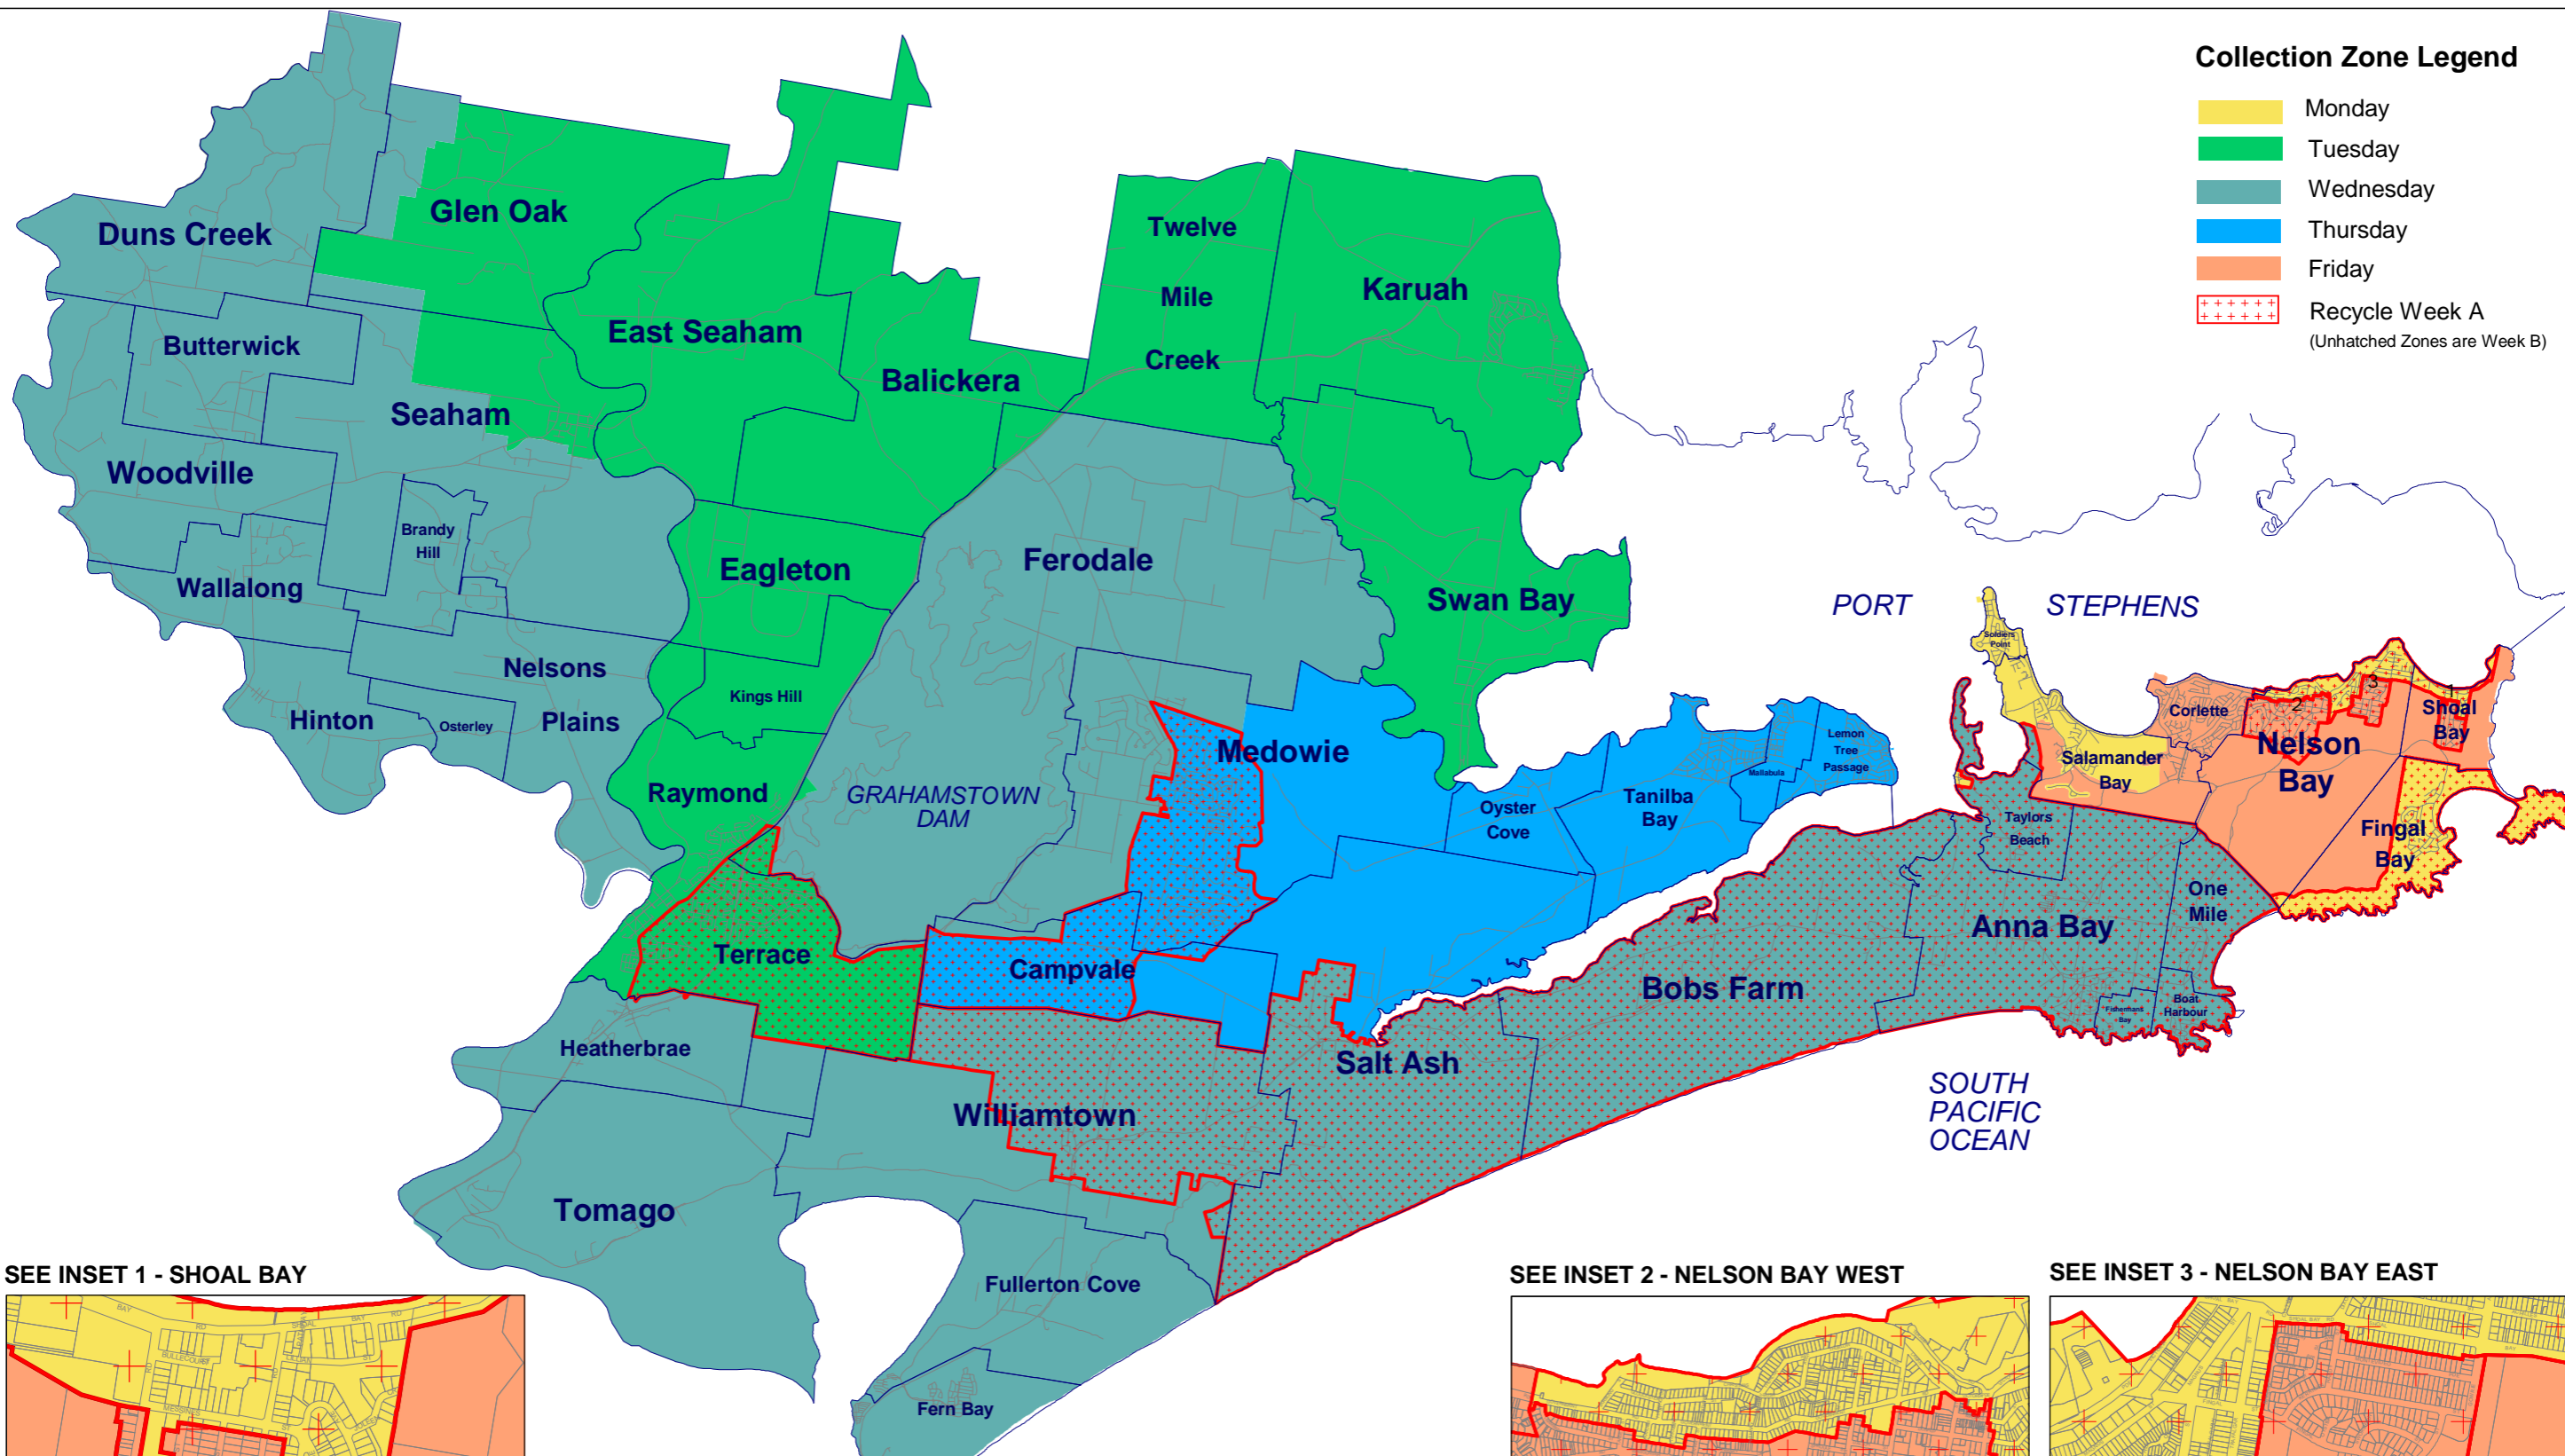

Domestic Waste Collection Zones

Collection Zone Legend

- Monday
- Tuesday
- Wednesday
- Thursday
- Friday
- Recycle Week A
(Unhatched Zones are Week B)

SEE INSET 1 - SHOAL BAY

SEE INSET 2 - NELSON BAY WEST

SEE INSET 3 - NELSON BAY EAST

MGA 56
 Map Scale 1:15000 @ A3

Produced by the Spatial Services Unit - Corporate Services Group
 Published On: 24/09/2018

DISCLAIMER
 Port Stephens Council accepts no responsibility for any errors, omissions or inaccuracies whatsoever contained within or arising from this map. Verification of the information shown should be obtained from an appropriately qualified person(s).
 This map is not to be reproduced without prior consent.