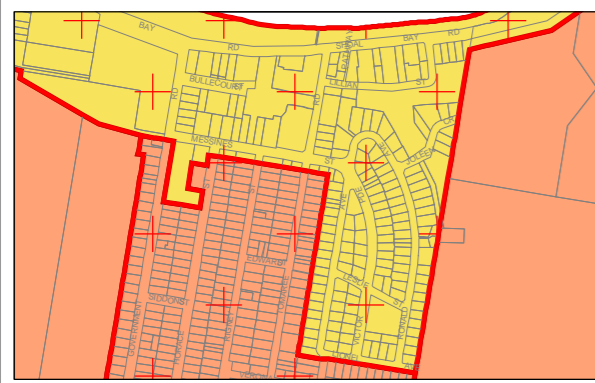

Domestic Waste Collection Zones

Collection Zone Legend

- Monday
- Tuesday
- Wednesday
- Thursday
- Friday
- Recycle Week A
(Unhatched Zones are Week B)

SEE INSET 1 - SHOAL BAY

SEE INSET 2 - NELSON BAY WEST

SEE INSET 3 - NELSON BAY EAST

MGA 56
 Map Scale 1:15000 @ A3

Produced by the Spatial Services Unit - Corporate Services Group
 Published On: 24/09/2018

DISCLAIMER
 Port Stephens Council accepts no responsibility for any errors, omissions or inaccuracies whatsoever contained within or arising from this map. Verification of the information shown should be obtained from an appropriately qualified person(s).
 This map is not to be reproduced without prior consent.