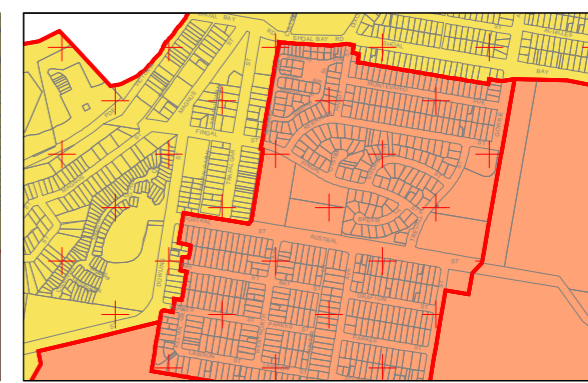

Domestic Waste Collection Zones

Collection Zone Legend

- Monday
- Tuesday
- Wednesday
- Thursday
- Friday
- Recycle Week A
(Unhatched Zones are Week B)

SEE INSET 1 - SHOAL BAY

SEE INSET 2 - NELSON BAY WEST

SEE INSET 3 - NELSON BAY EAST

MGA 56
 Map Scale 1:15000 @ A3

Produced by the Spatial Services Unit - Corporate Services Group
 Published On: 24/09/2018

DISCLAIMER
 Port Stephens Council accepts no responsibility for any errors, omissions or inaccuracies whatsoever contained within or arising from this map. Verification of the information shown should be obtained from an appropriately qualified person(s).
 This map is not to be reproduced without prior consent.