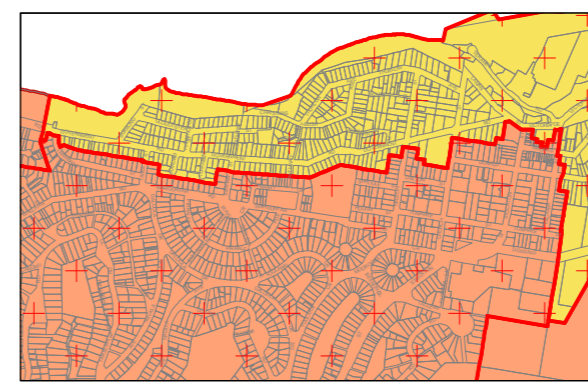

Domestic Waste Collection Zones

Collection Zone Legend

- Monday
- Tuesday
- Wednesday
- Thursday
- Friday
- Recycle Week A
(Unhatched Zones are Week B)

SEE INSET 1 - SHOAL BAY

SEE INSET 2 - NELSON BAY WEST

SEE INSET 3 - NELSON BAY EAST

MGA 56
 Map Scale 1:15000 @ A3

Produced by the Spatial Services Unit - Corporate Services Group
 Published On: 24/09/2018

DISCLAIMER
 Port Stephens Council accepts no responsibility for any errors, omissions or inaccuracies whatsoever contained within or arising from this map. Verification of the information shown should be obtained from an appropriately qualified person(s).
 This map is not to be reproduced without prior consent.