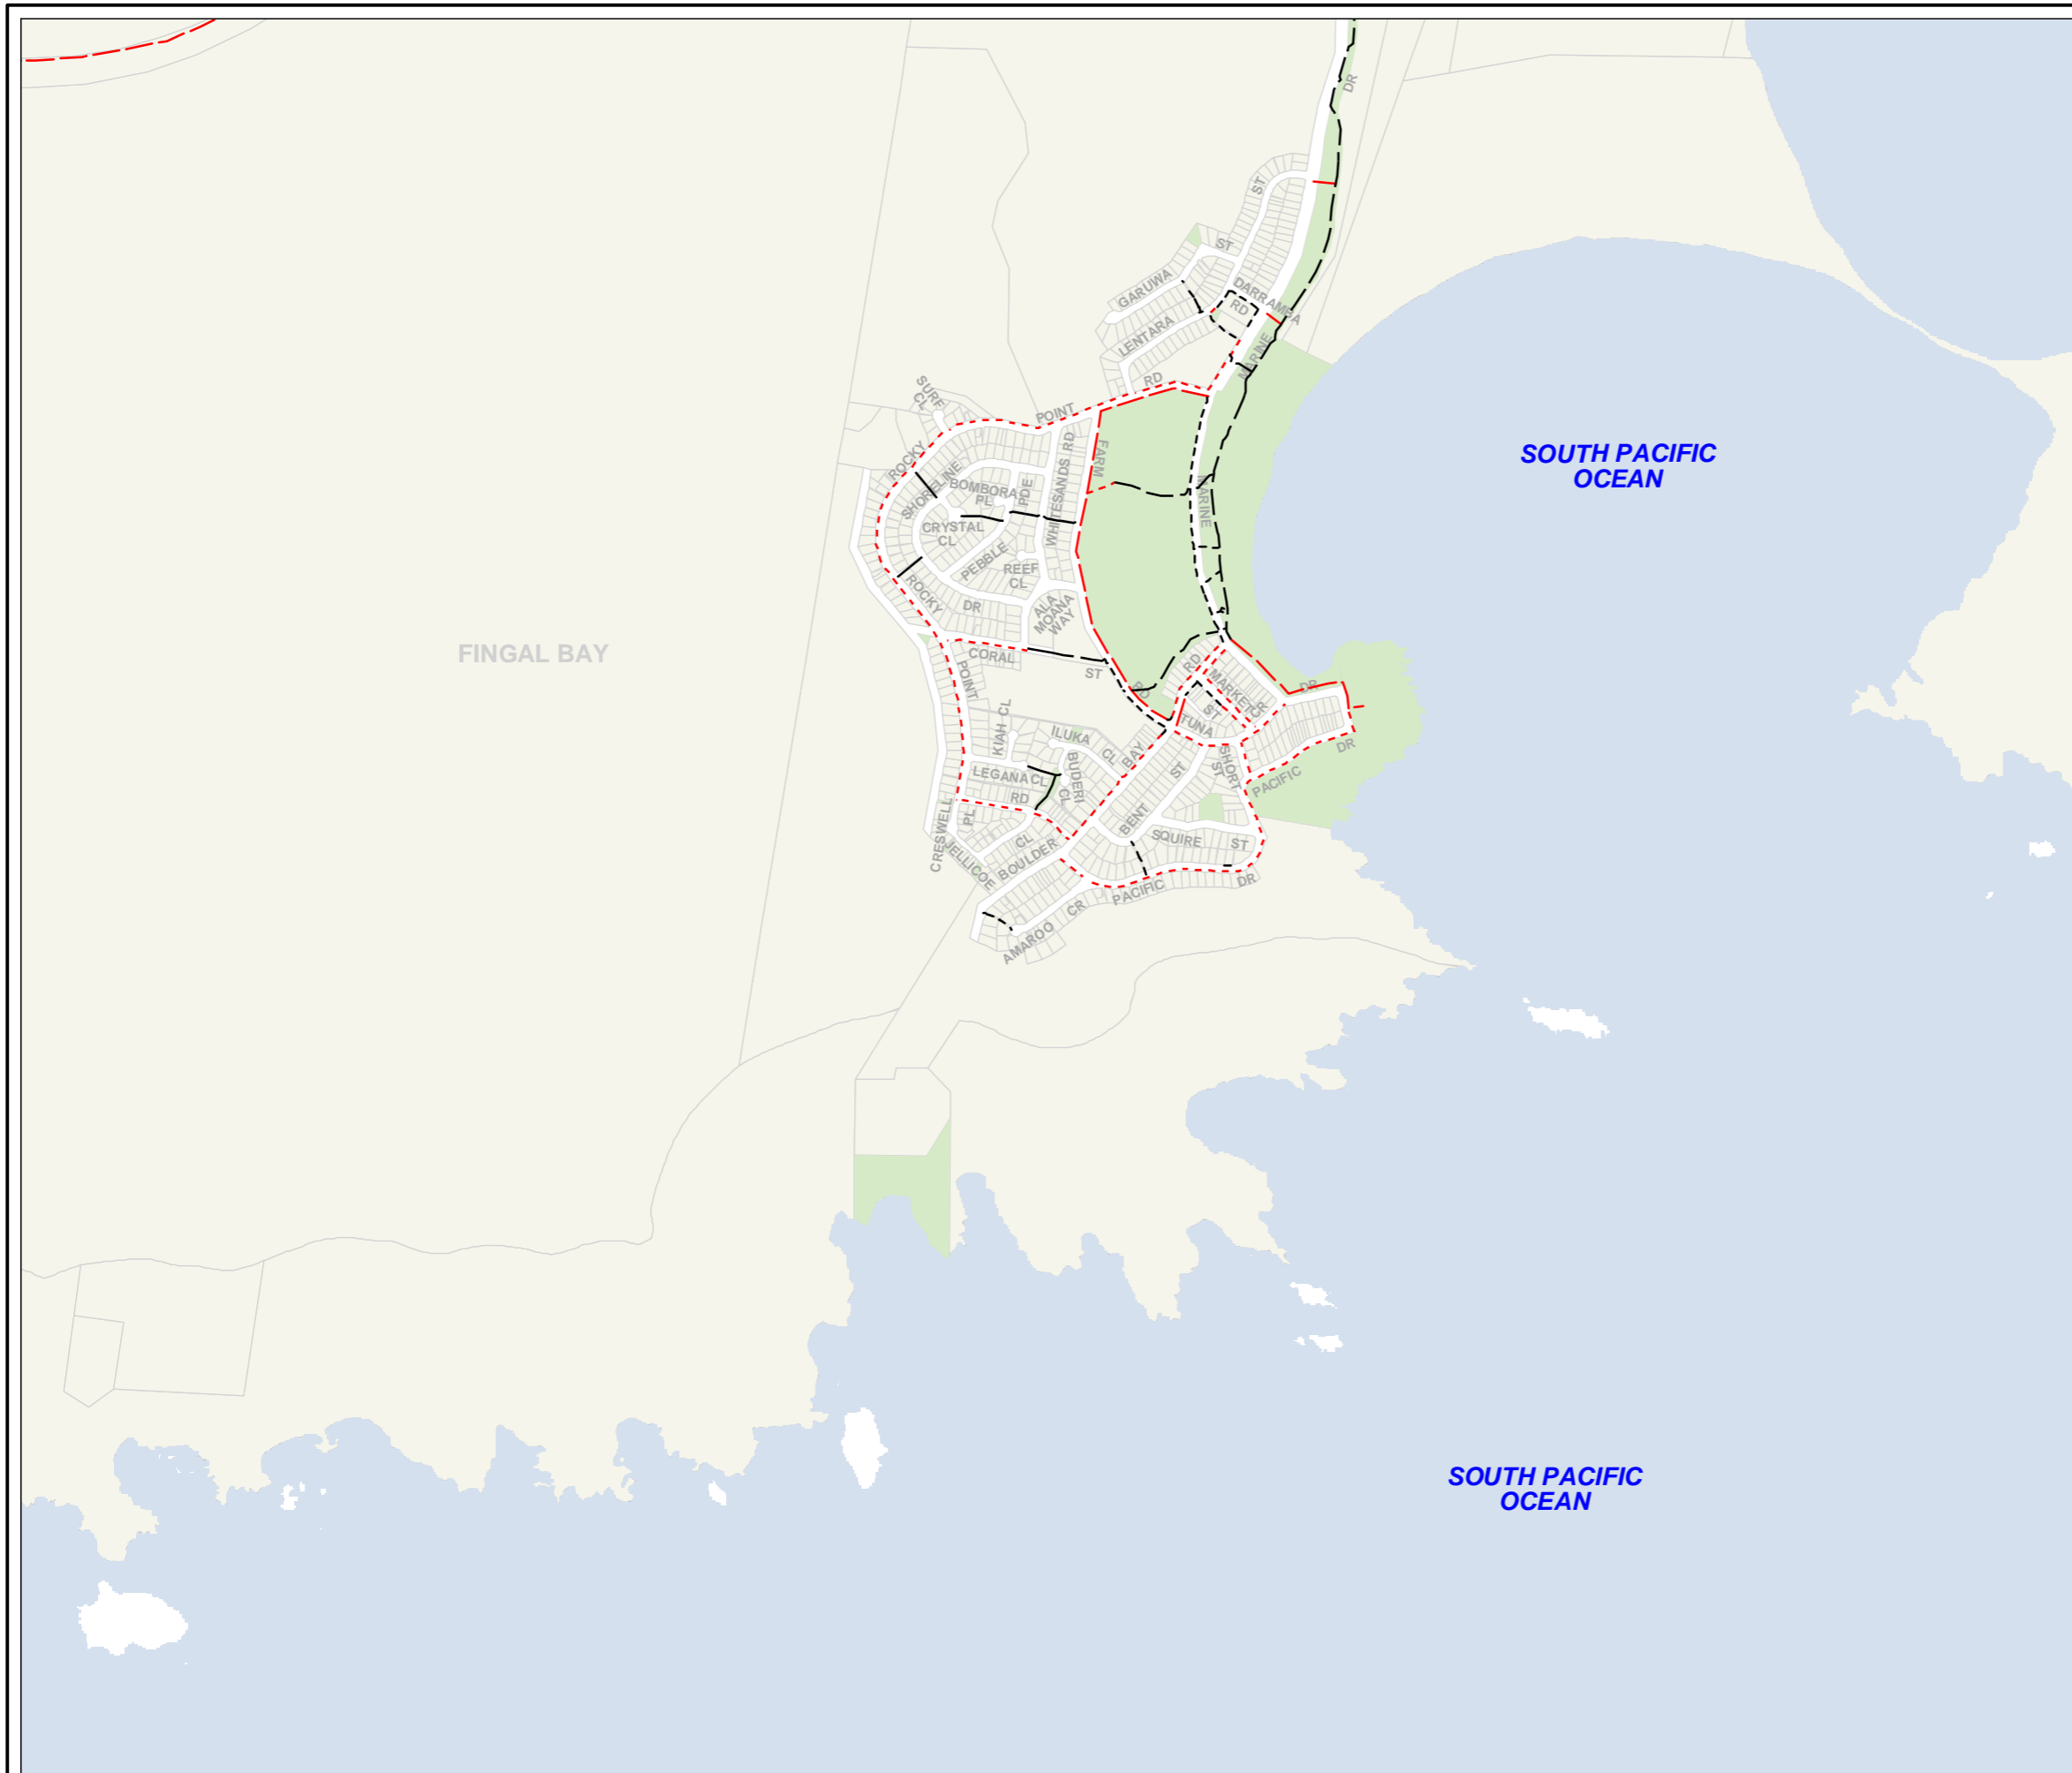

PORT STEPHENS
COUNCIL

The Pathways Plan FINGAL BAY

LEGEND

Pathways

Existing Infrastructure

- Footpath
- Shared Path

Proposed Infrastructure

- Footpath
- Shared Path

- █ Parks/Reserves

KEY MAP

© NSW Land & Property Information
© Port Stephens Council

SCALE: NOT TO SCALE

Edition Date: SEPTEMBER 2015

SHEET 22