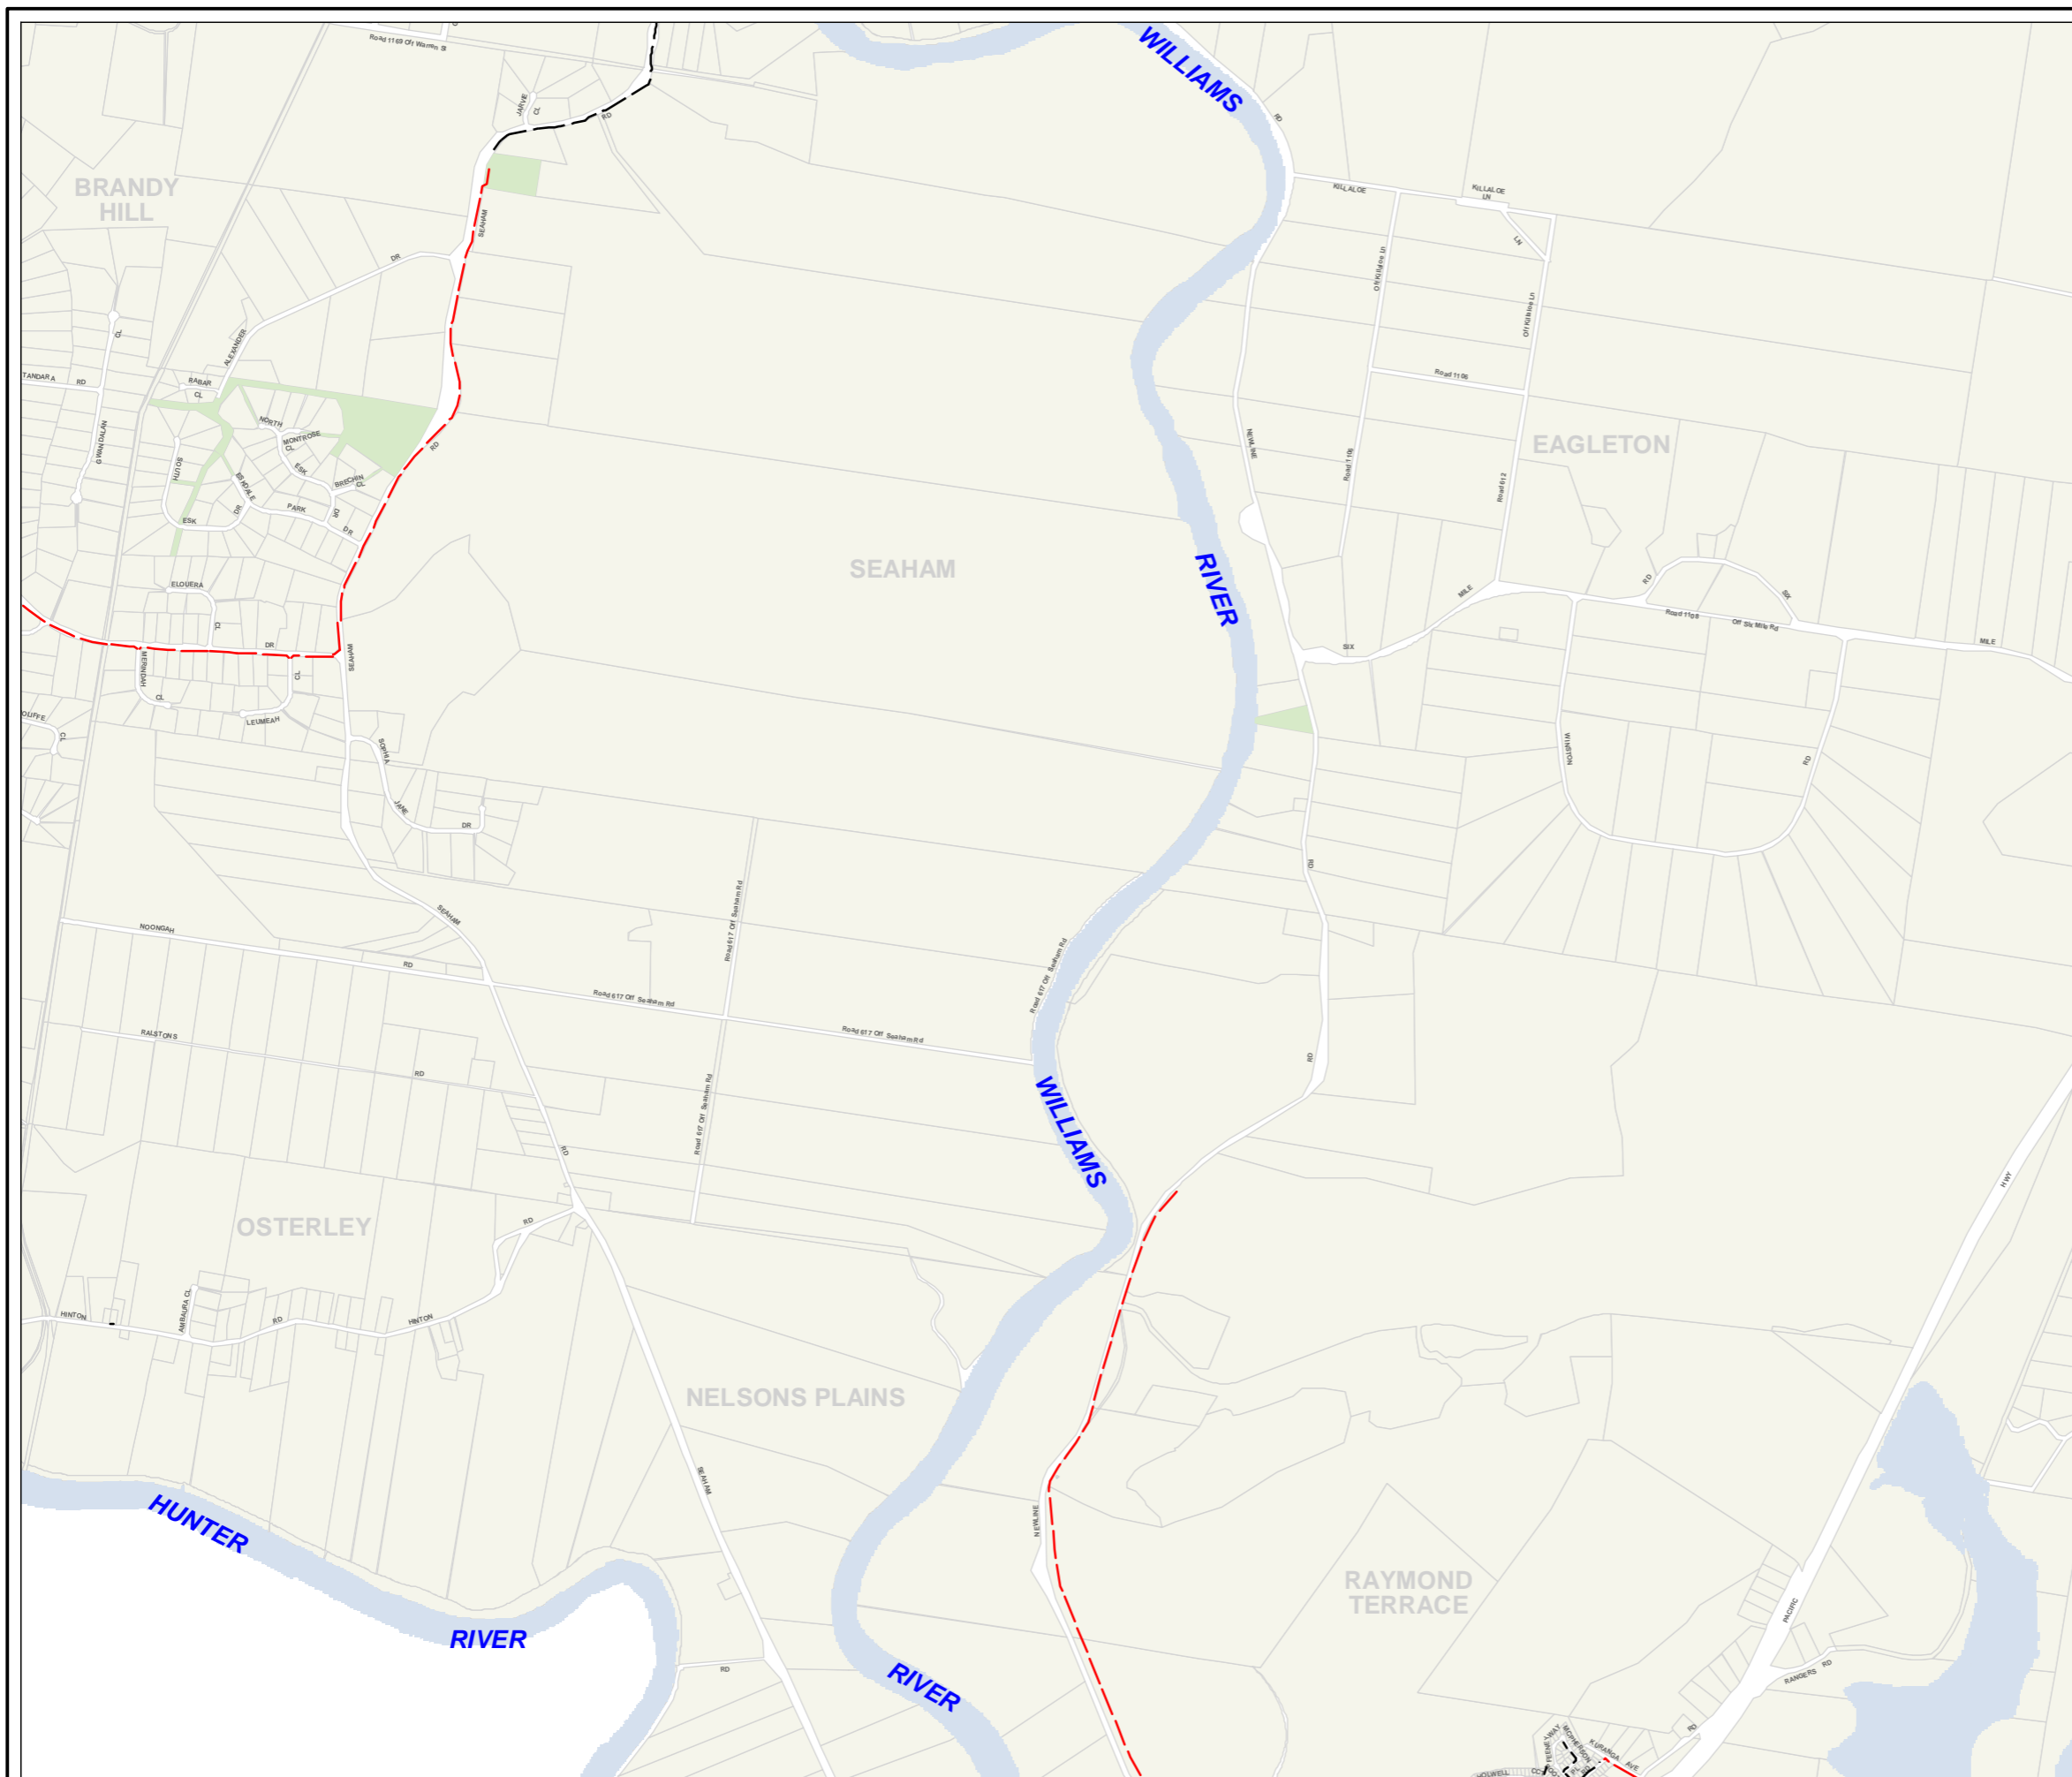

PORT STEPHENS
COUNCIL

The Pathways Plan
**EAGLETON/
RAYMOND TERRACE**

LEGEND

Pathways

Existing Infrastructure

----- Footpath

--- Shared Path

Proposed Infrastructure

----- Footpath

--- Shared Path

■ Parks/Reserves

KEY MAP

© NSW Land & Property Information
© Port Stephens Council

MGA 56

SCALE: NOT TO SCALE

Edition Date: SEPTEMBER 2015