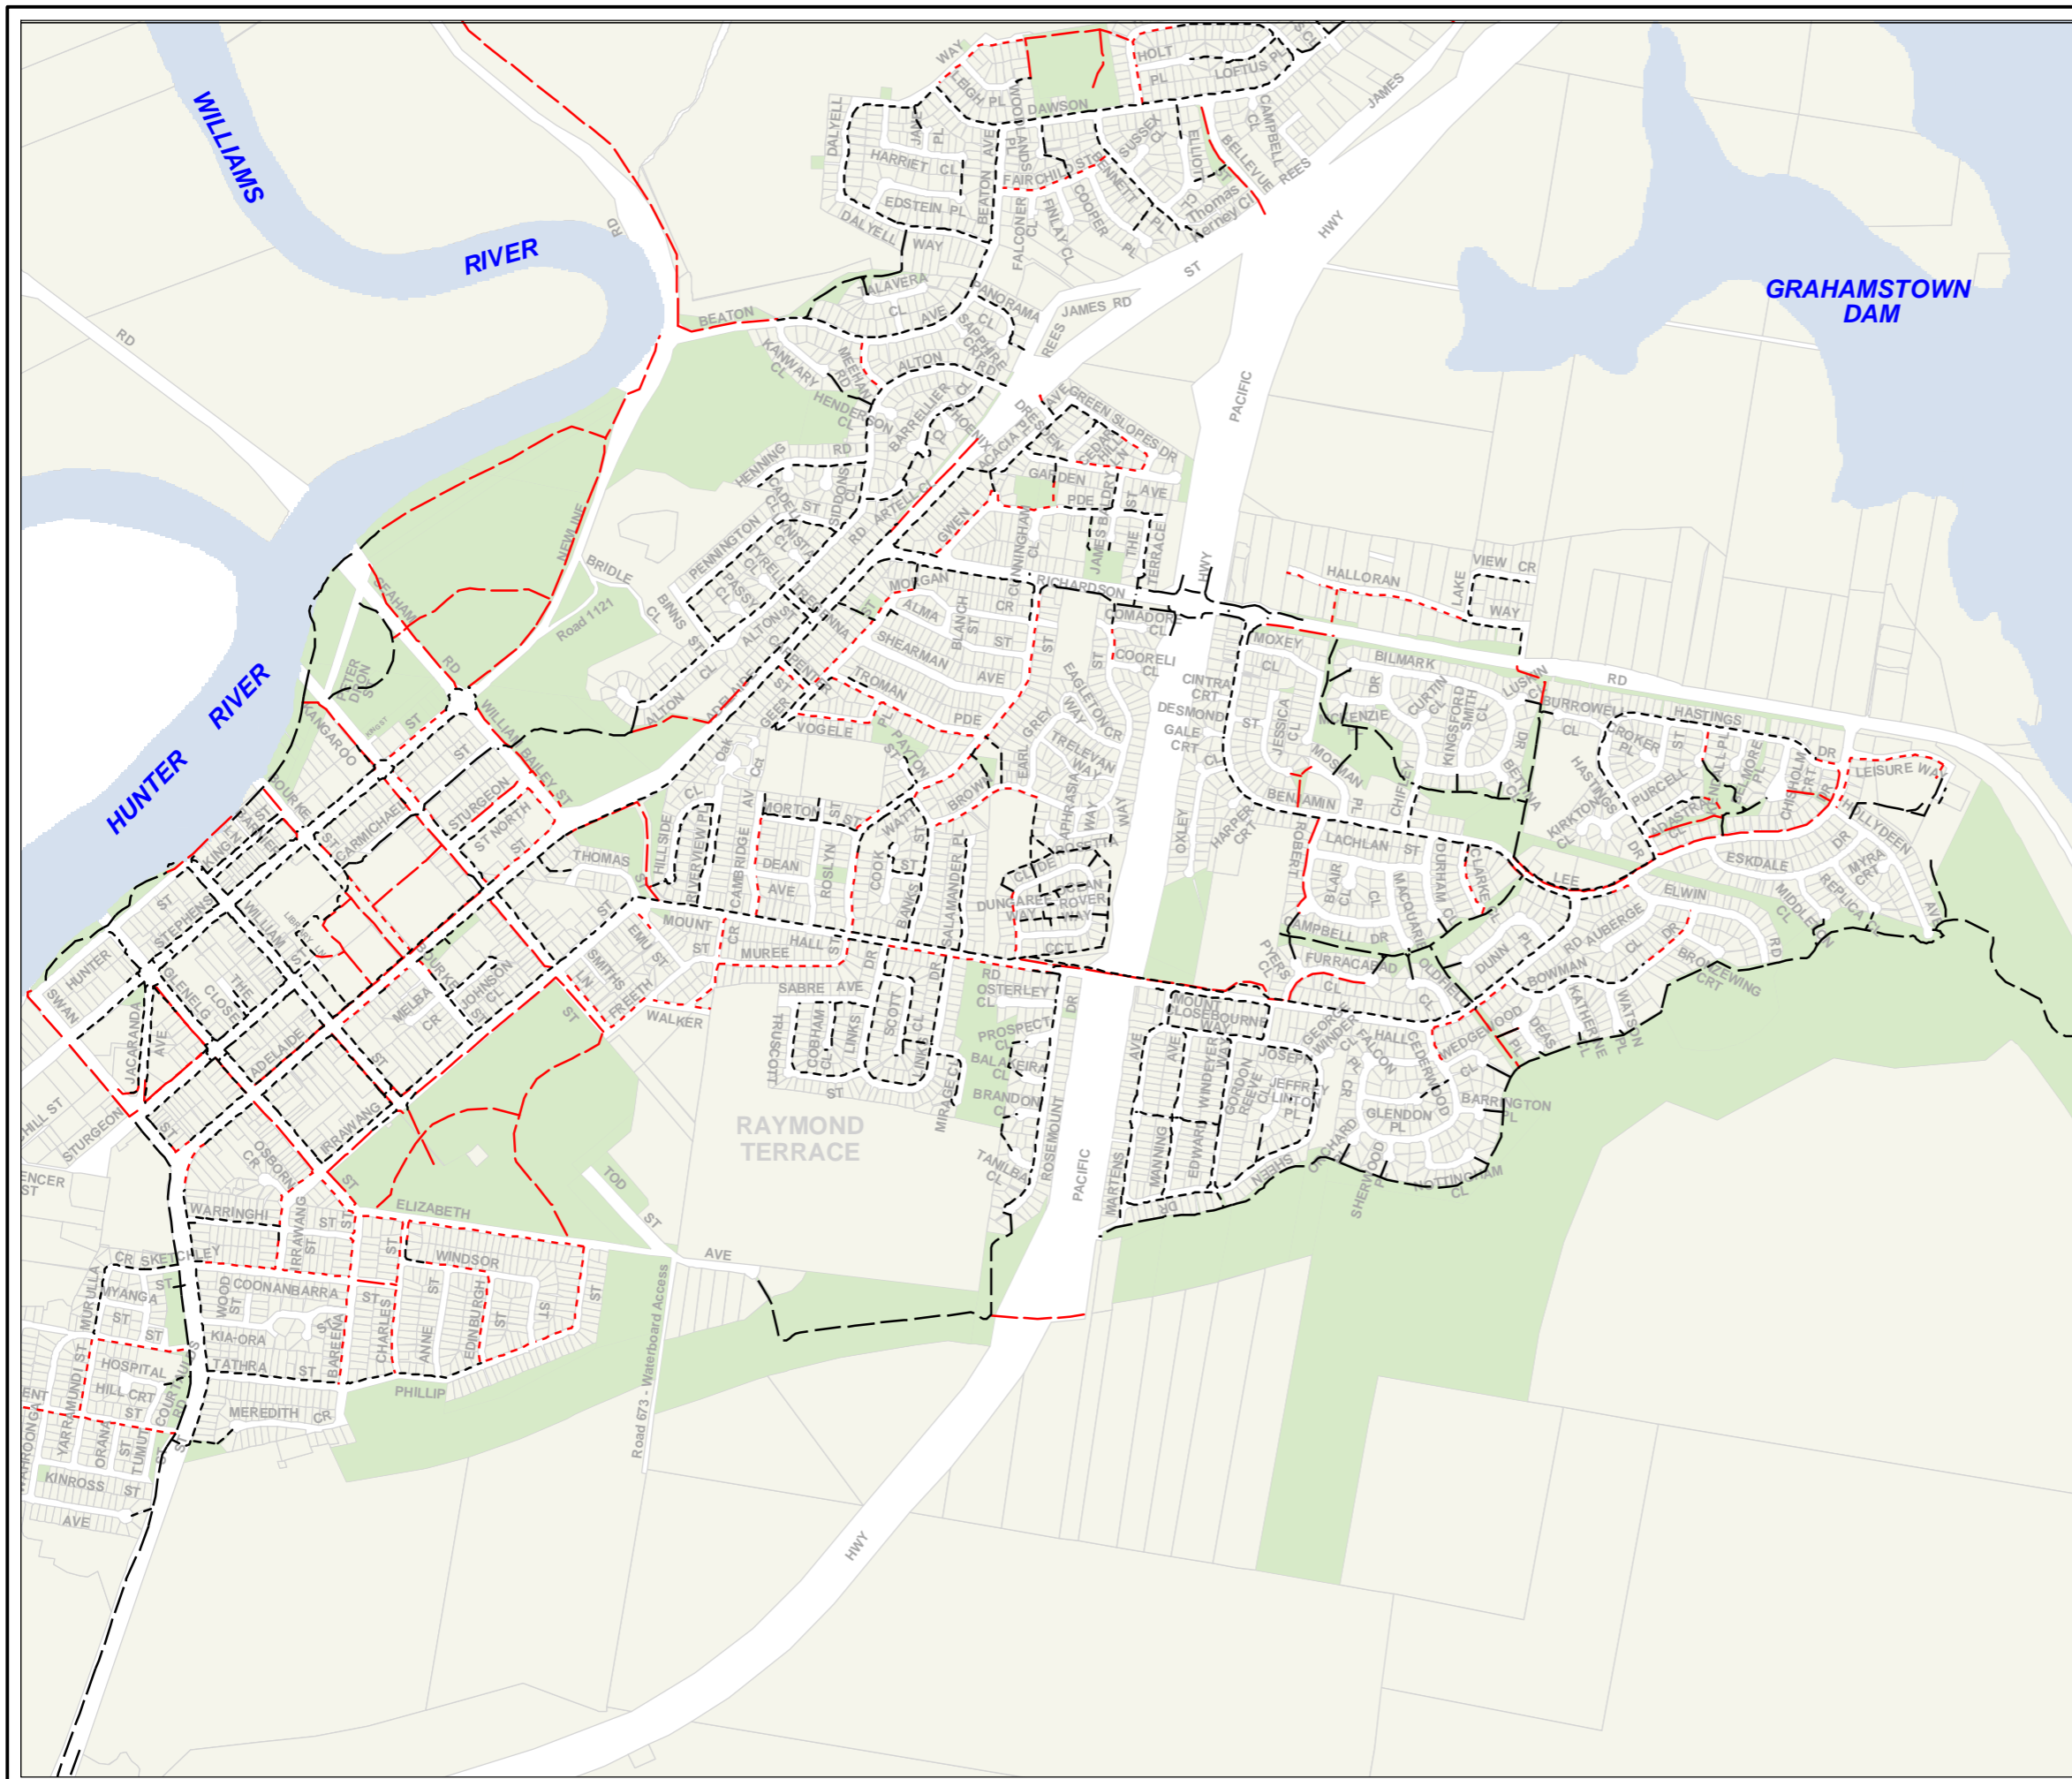

PORT STEPHENS
COUNCIL

The Pathways Plan RAYMOND TERRACE

LEGEND

Pathways

Existing Infrastructure

- Footpath
- Shared Path

Proposed Infrastructure

- Footpath
- Shared Path
- █ Parks/Reserves

© NSW Land & Property Information
© Port Stephens Council

SCALE: NOT TO SCALE

Edition Date: SEPTEMBER 2015

SHEET 5A