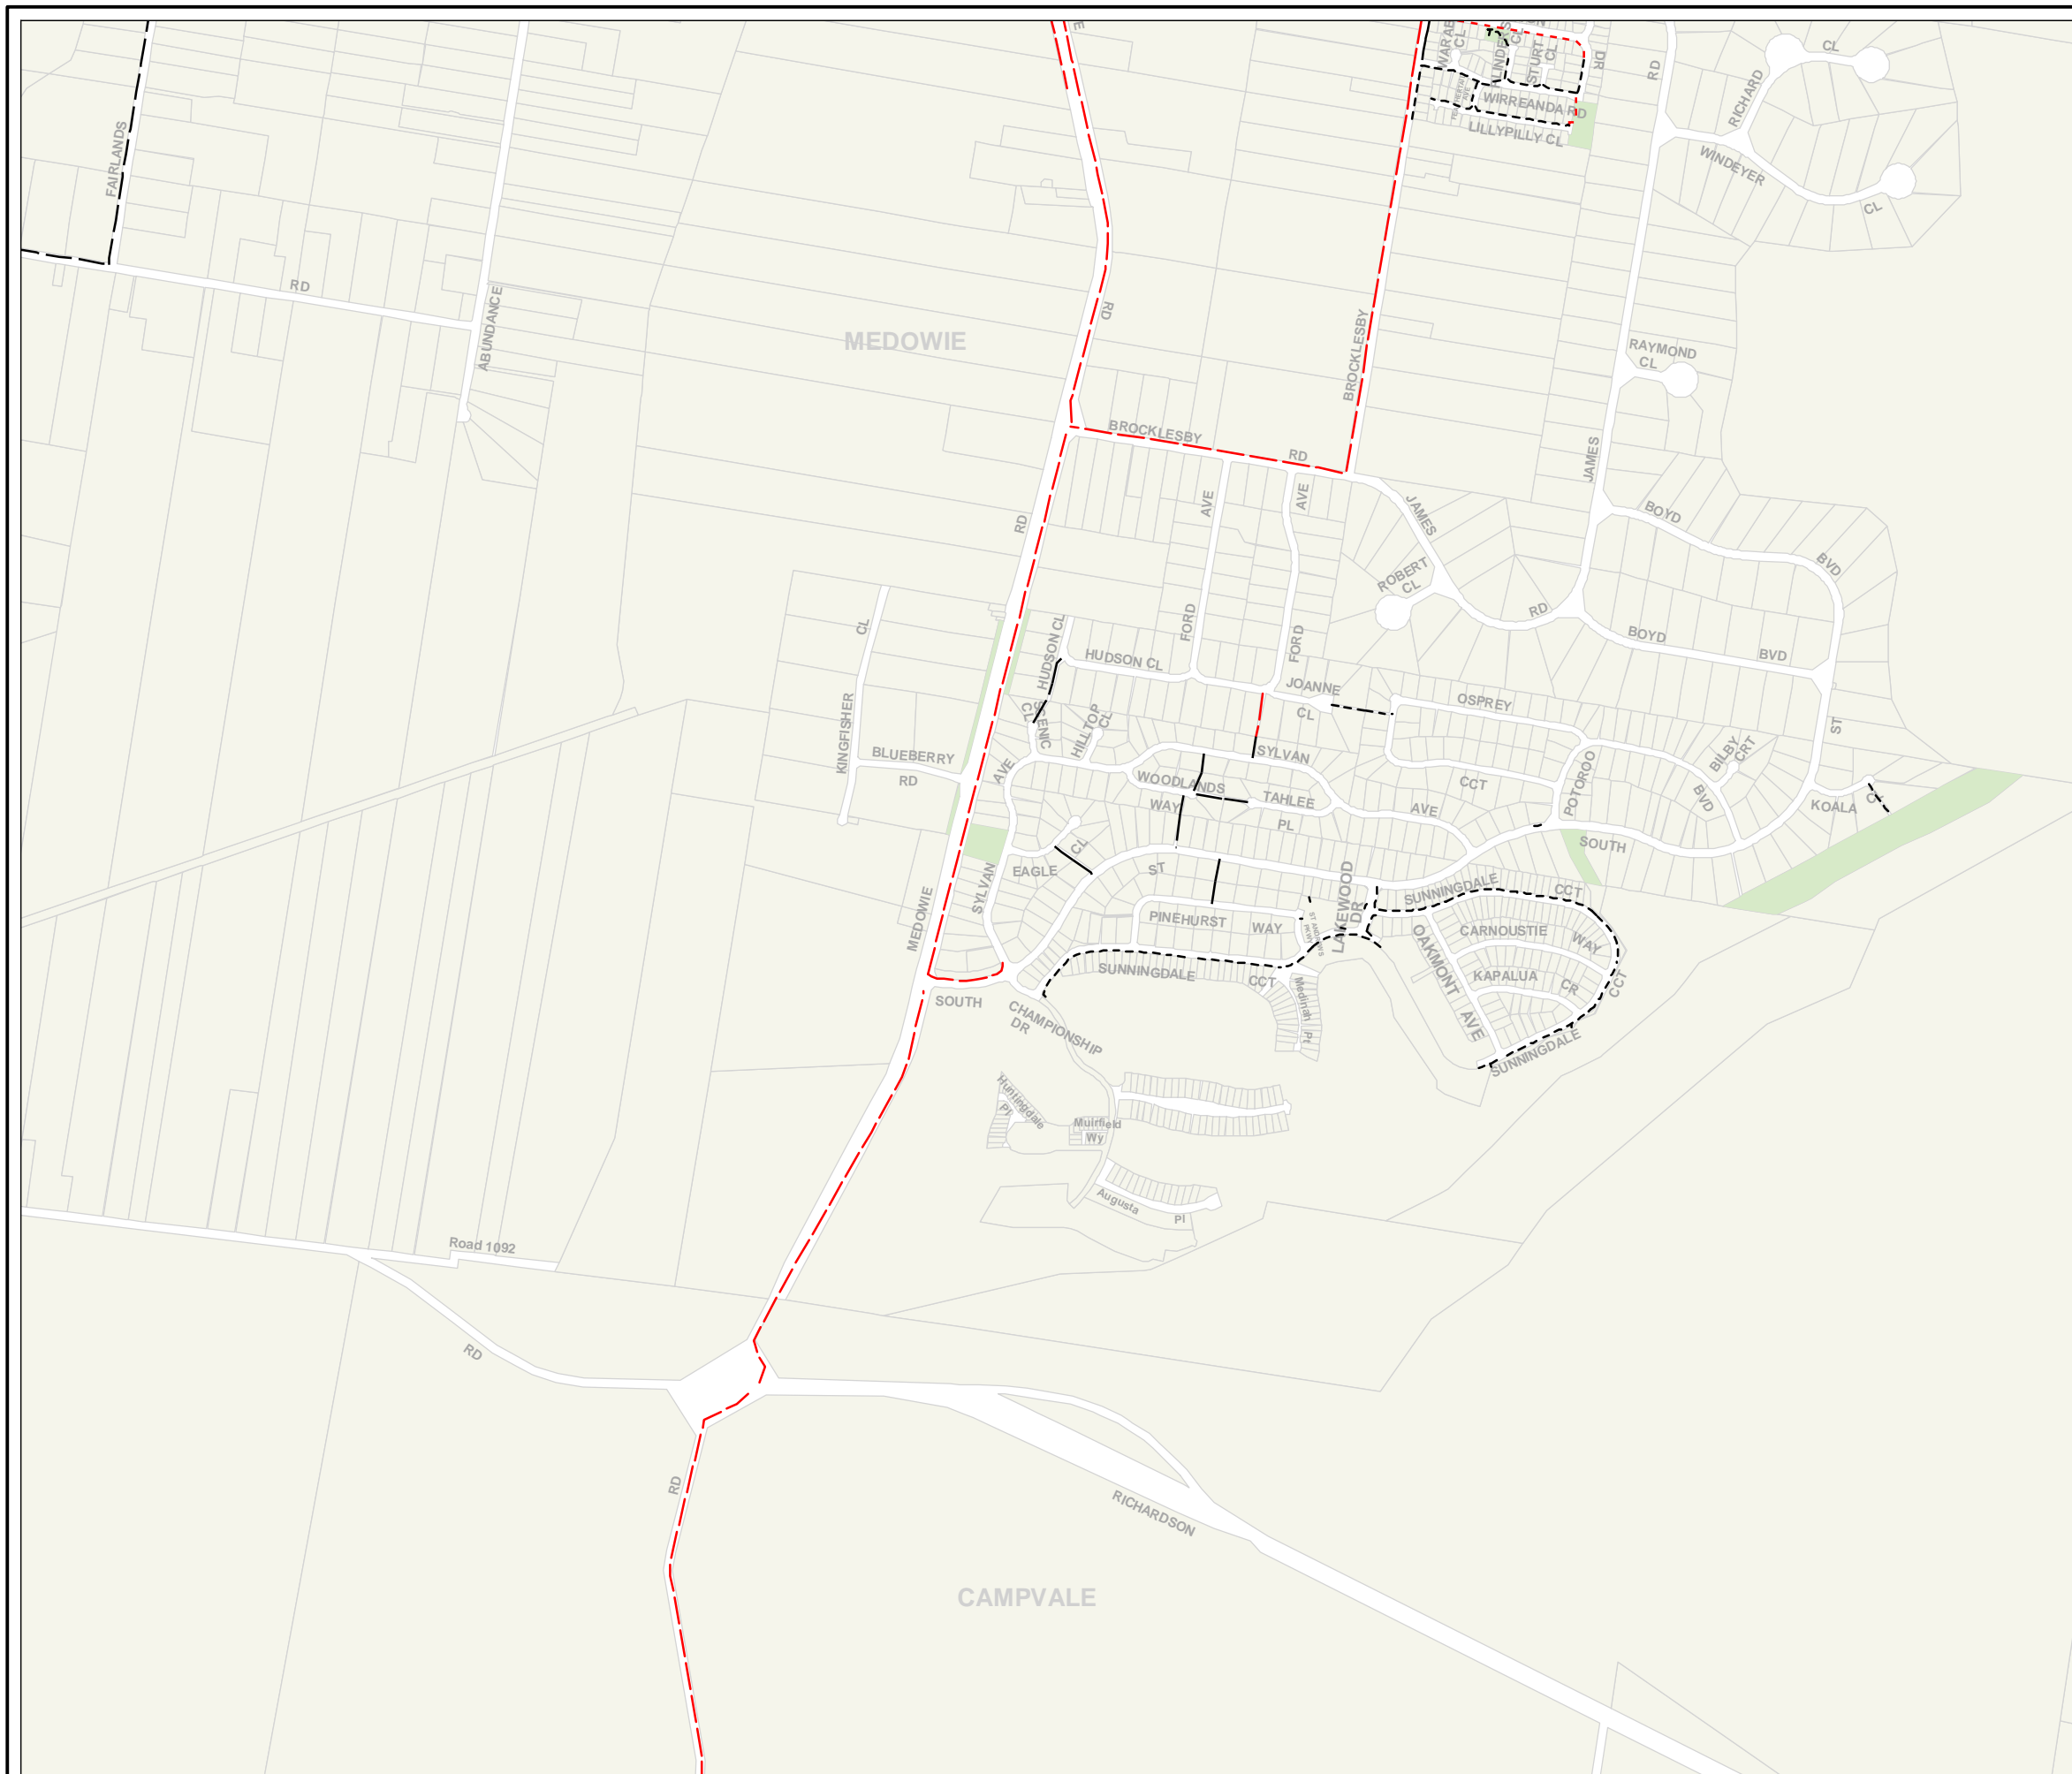

PORT STEPHENS
COUNCIL

The Pathways Plan

MEDOWIE/ CAMPVALE

LEGEND

Pathways

Existing Infrastructure

----- Footpath

----- Shared Path

Proposed Infrastructure

----- Footpath

----- Shared Path

█ Parks/Reserves

© NSW Land & Property Information
© Port Stephens Council

SCALE: NOT TO SCALE

Edition Date: SEPTEMBER 2015

SHEET 9A

FILE LOCATION G:\gis\maps\The Pathways Plan\Sheet 9A