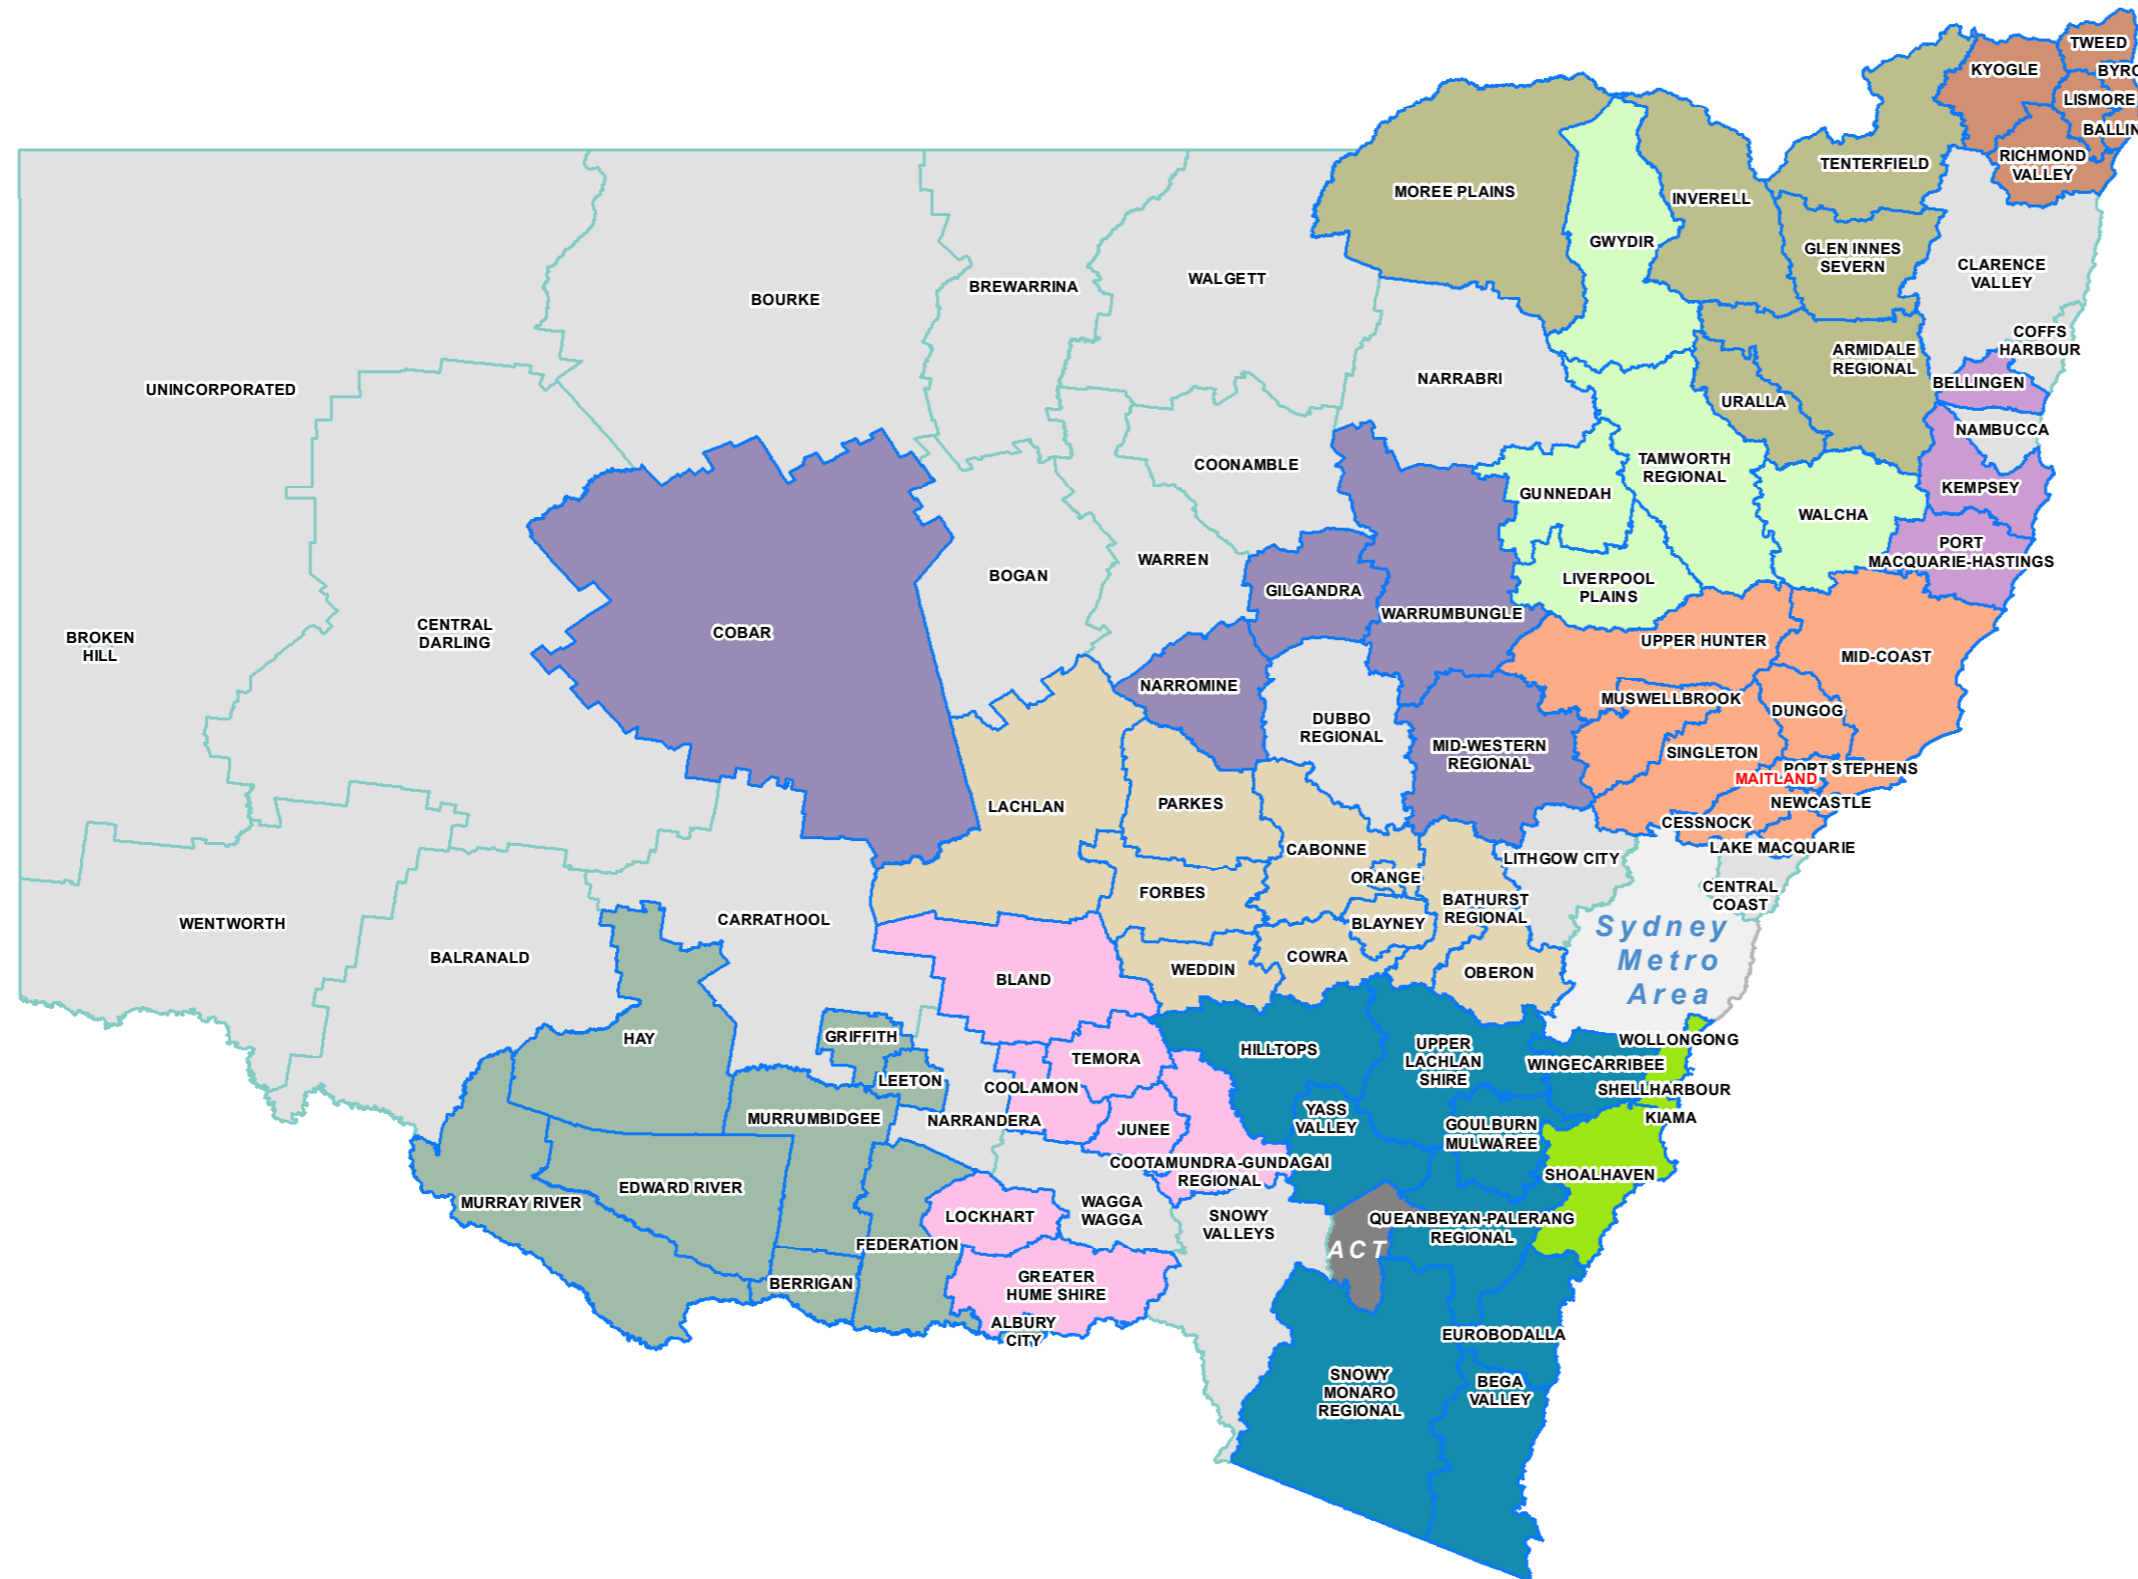

# Joint Organisation Regions

## Local Government Area

Disclaimer: The Department of Planning and Environment makes every effort to ensure the quality of information available on this map. Before relying on the information on this map, users should carefully evaluate its accuracy, currency, completeness and relevance for their purposes. The Department cannot guarantee and assumes no legal liability or responsibility for the accuracy, currency or completeness of the information.

### Legend

- Local Government Area
- Joint Organisation Regions
- Canberra
- Central NSW
- Hunter
- Illawarra Shoalhaven
- Mid North Coast
- Namoi
- New England
- Northern Rivers
- Orana
- Riverina
- Riverina and Murray

Intended Map Size: A3  
 Publication Date: 14/05/2018  
 Coordinate System: GCS\_GDA\_1994  
 Source: LPI 23/03/2018